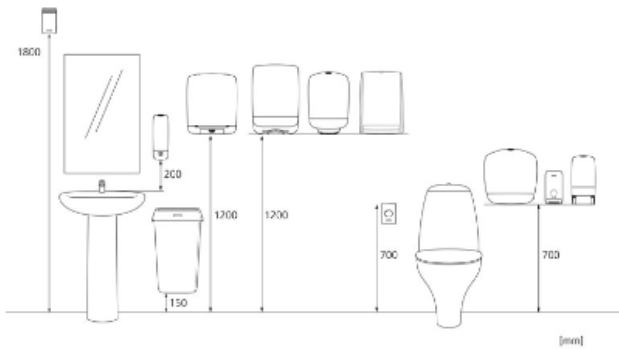

Product / Consumer pack

x 94 mm
y 192 mm
z 80 mm

Black

0.235 kg

Transport pack

x 98 mm
y 195 mm
z 85 mm

1

0.303 kg

6414300104513

Transport pallet

x 800 mm
y 2120 mm
z 1200 mm

960

332.18 kg

6414300104520

Measurements and installing

Related products